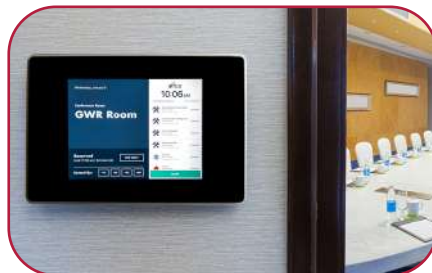

Application