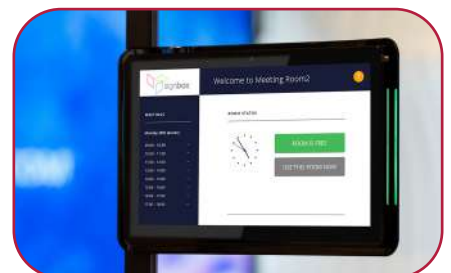

Application